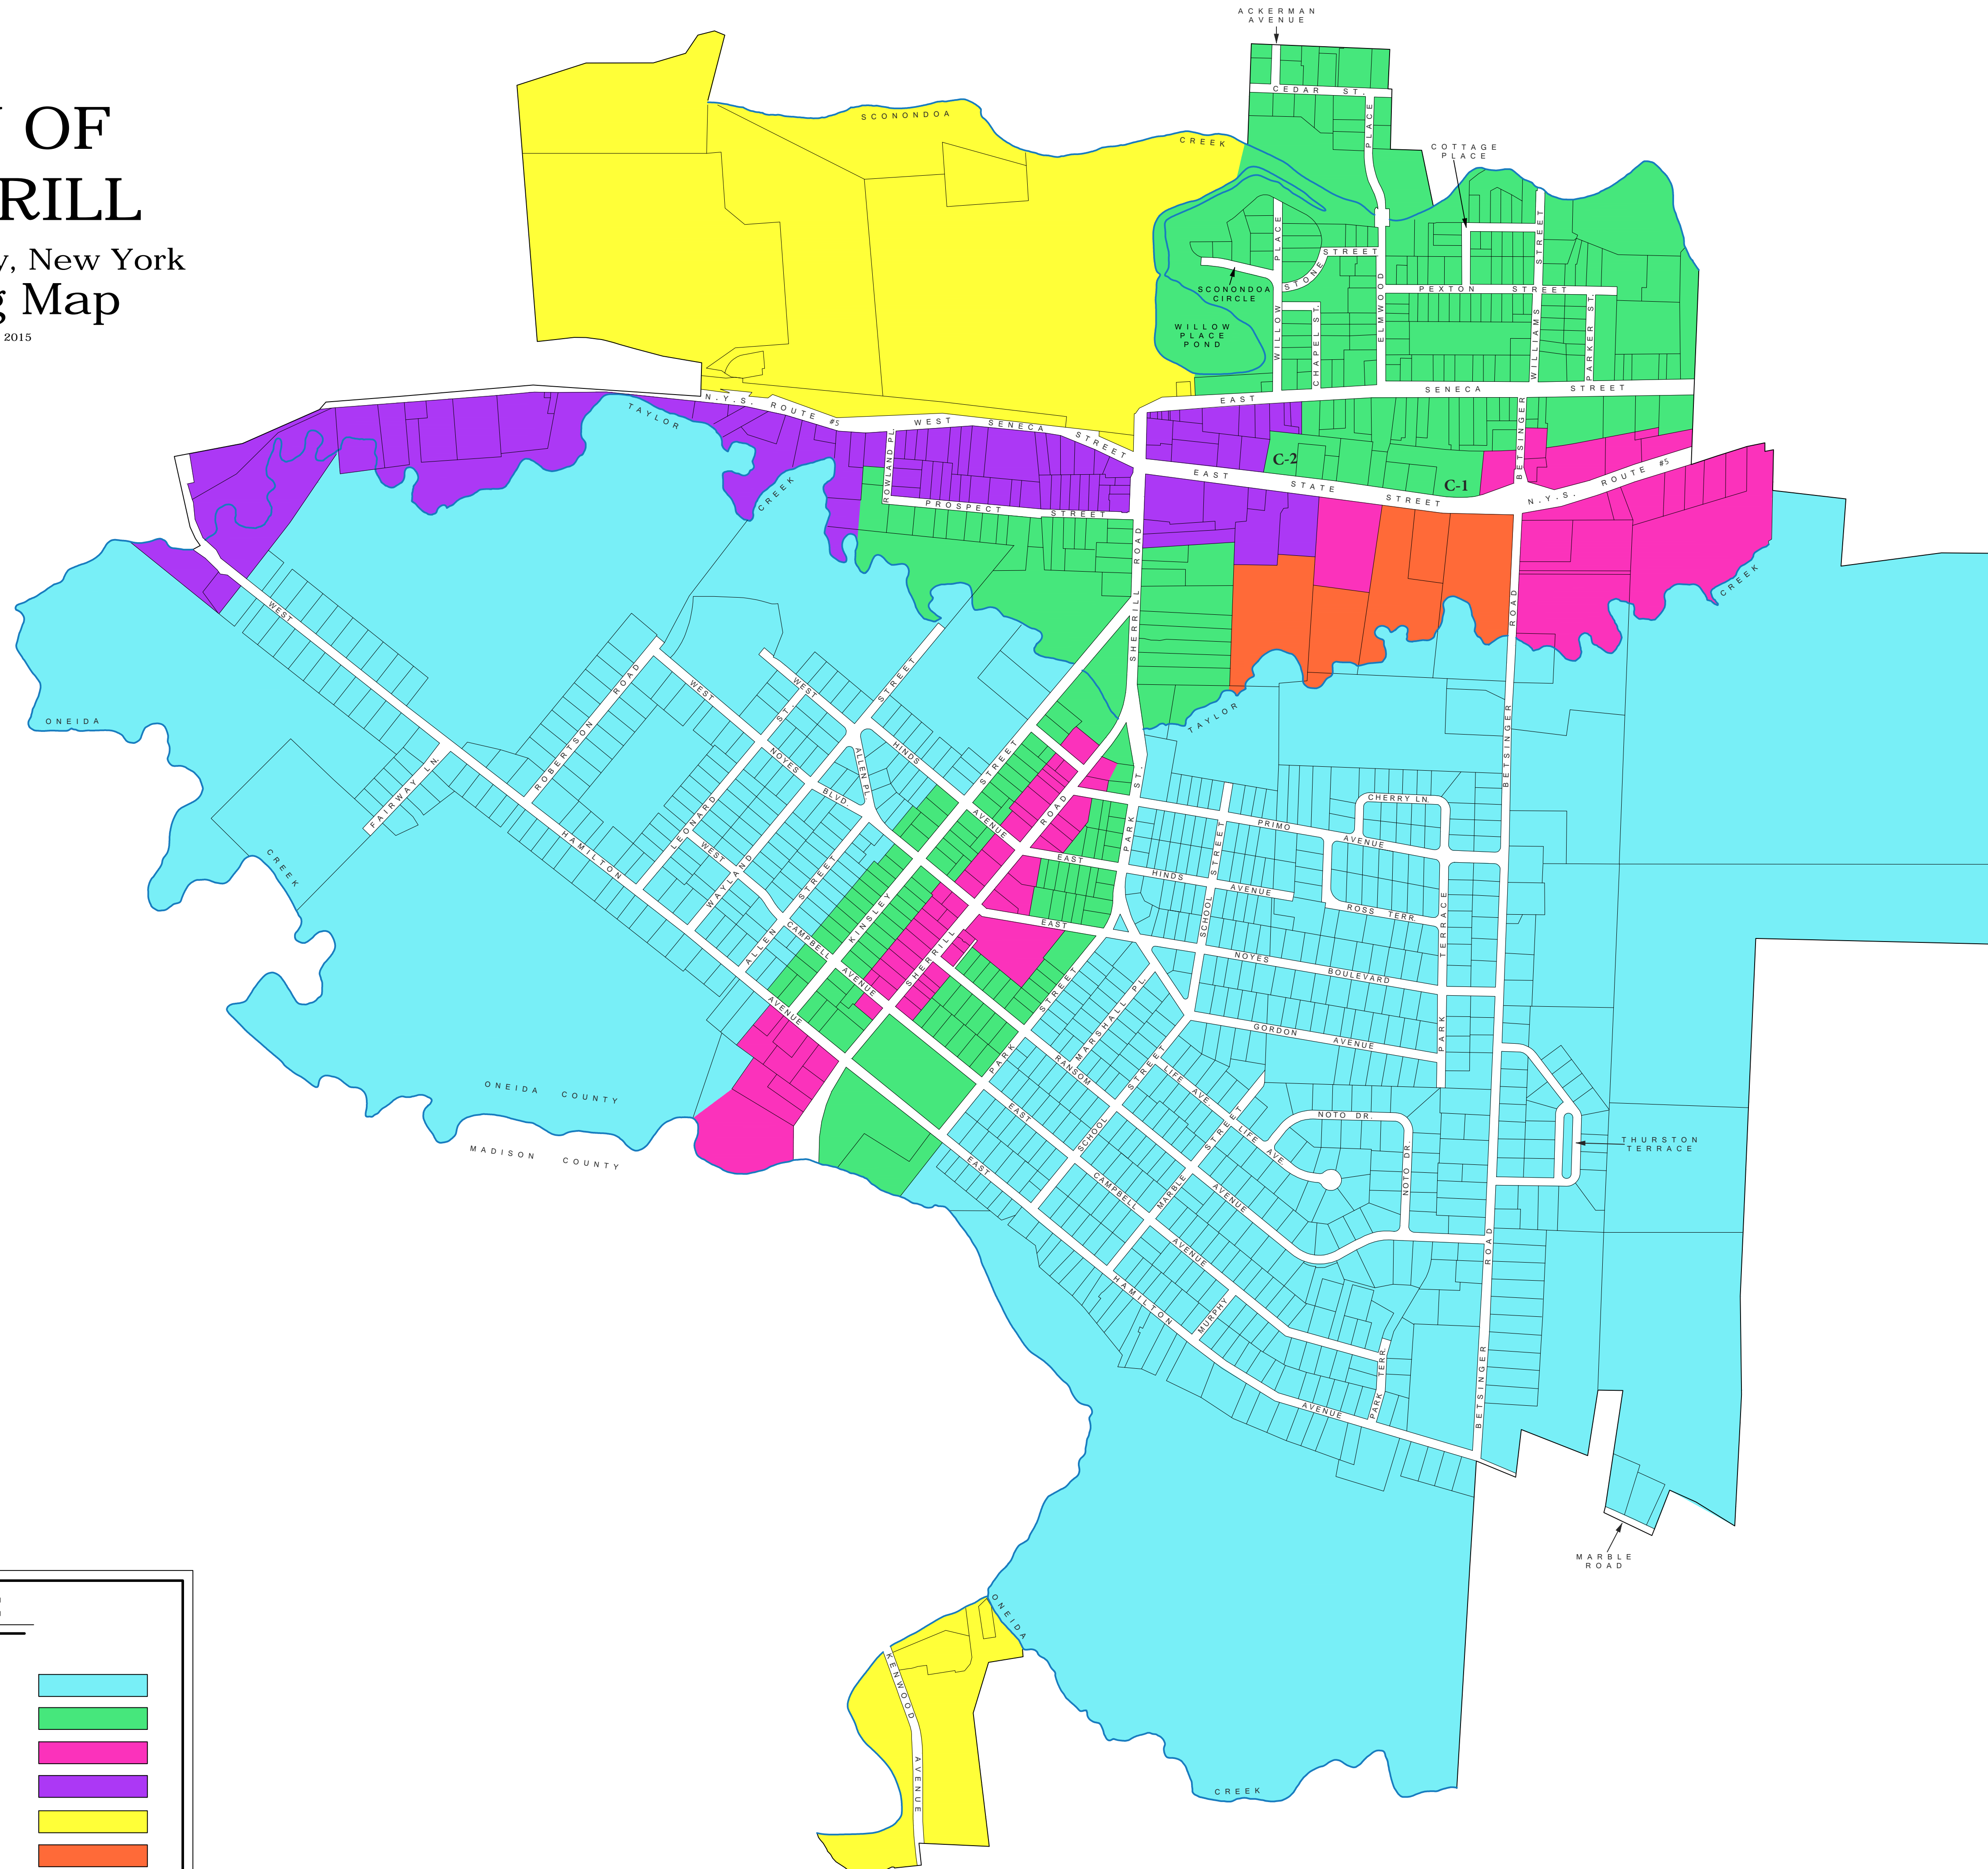

CITY OF SHERRILL

Oneida County, New York Zoning Map

Adopted April 27, 2015

LEGEND:

RESIDENTIAL	
One Family	R-1 
Two Family	R-2 
COMMERCIAL	
	C-1 
	C-2 
MANUFACTURING	
	M1 
MANUFACTURING-PLANNING	
	M-P 

SCALE: 1" = 400 FEET