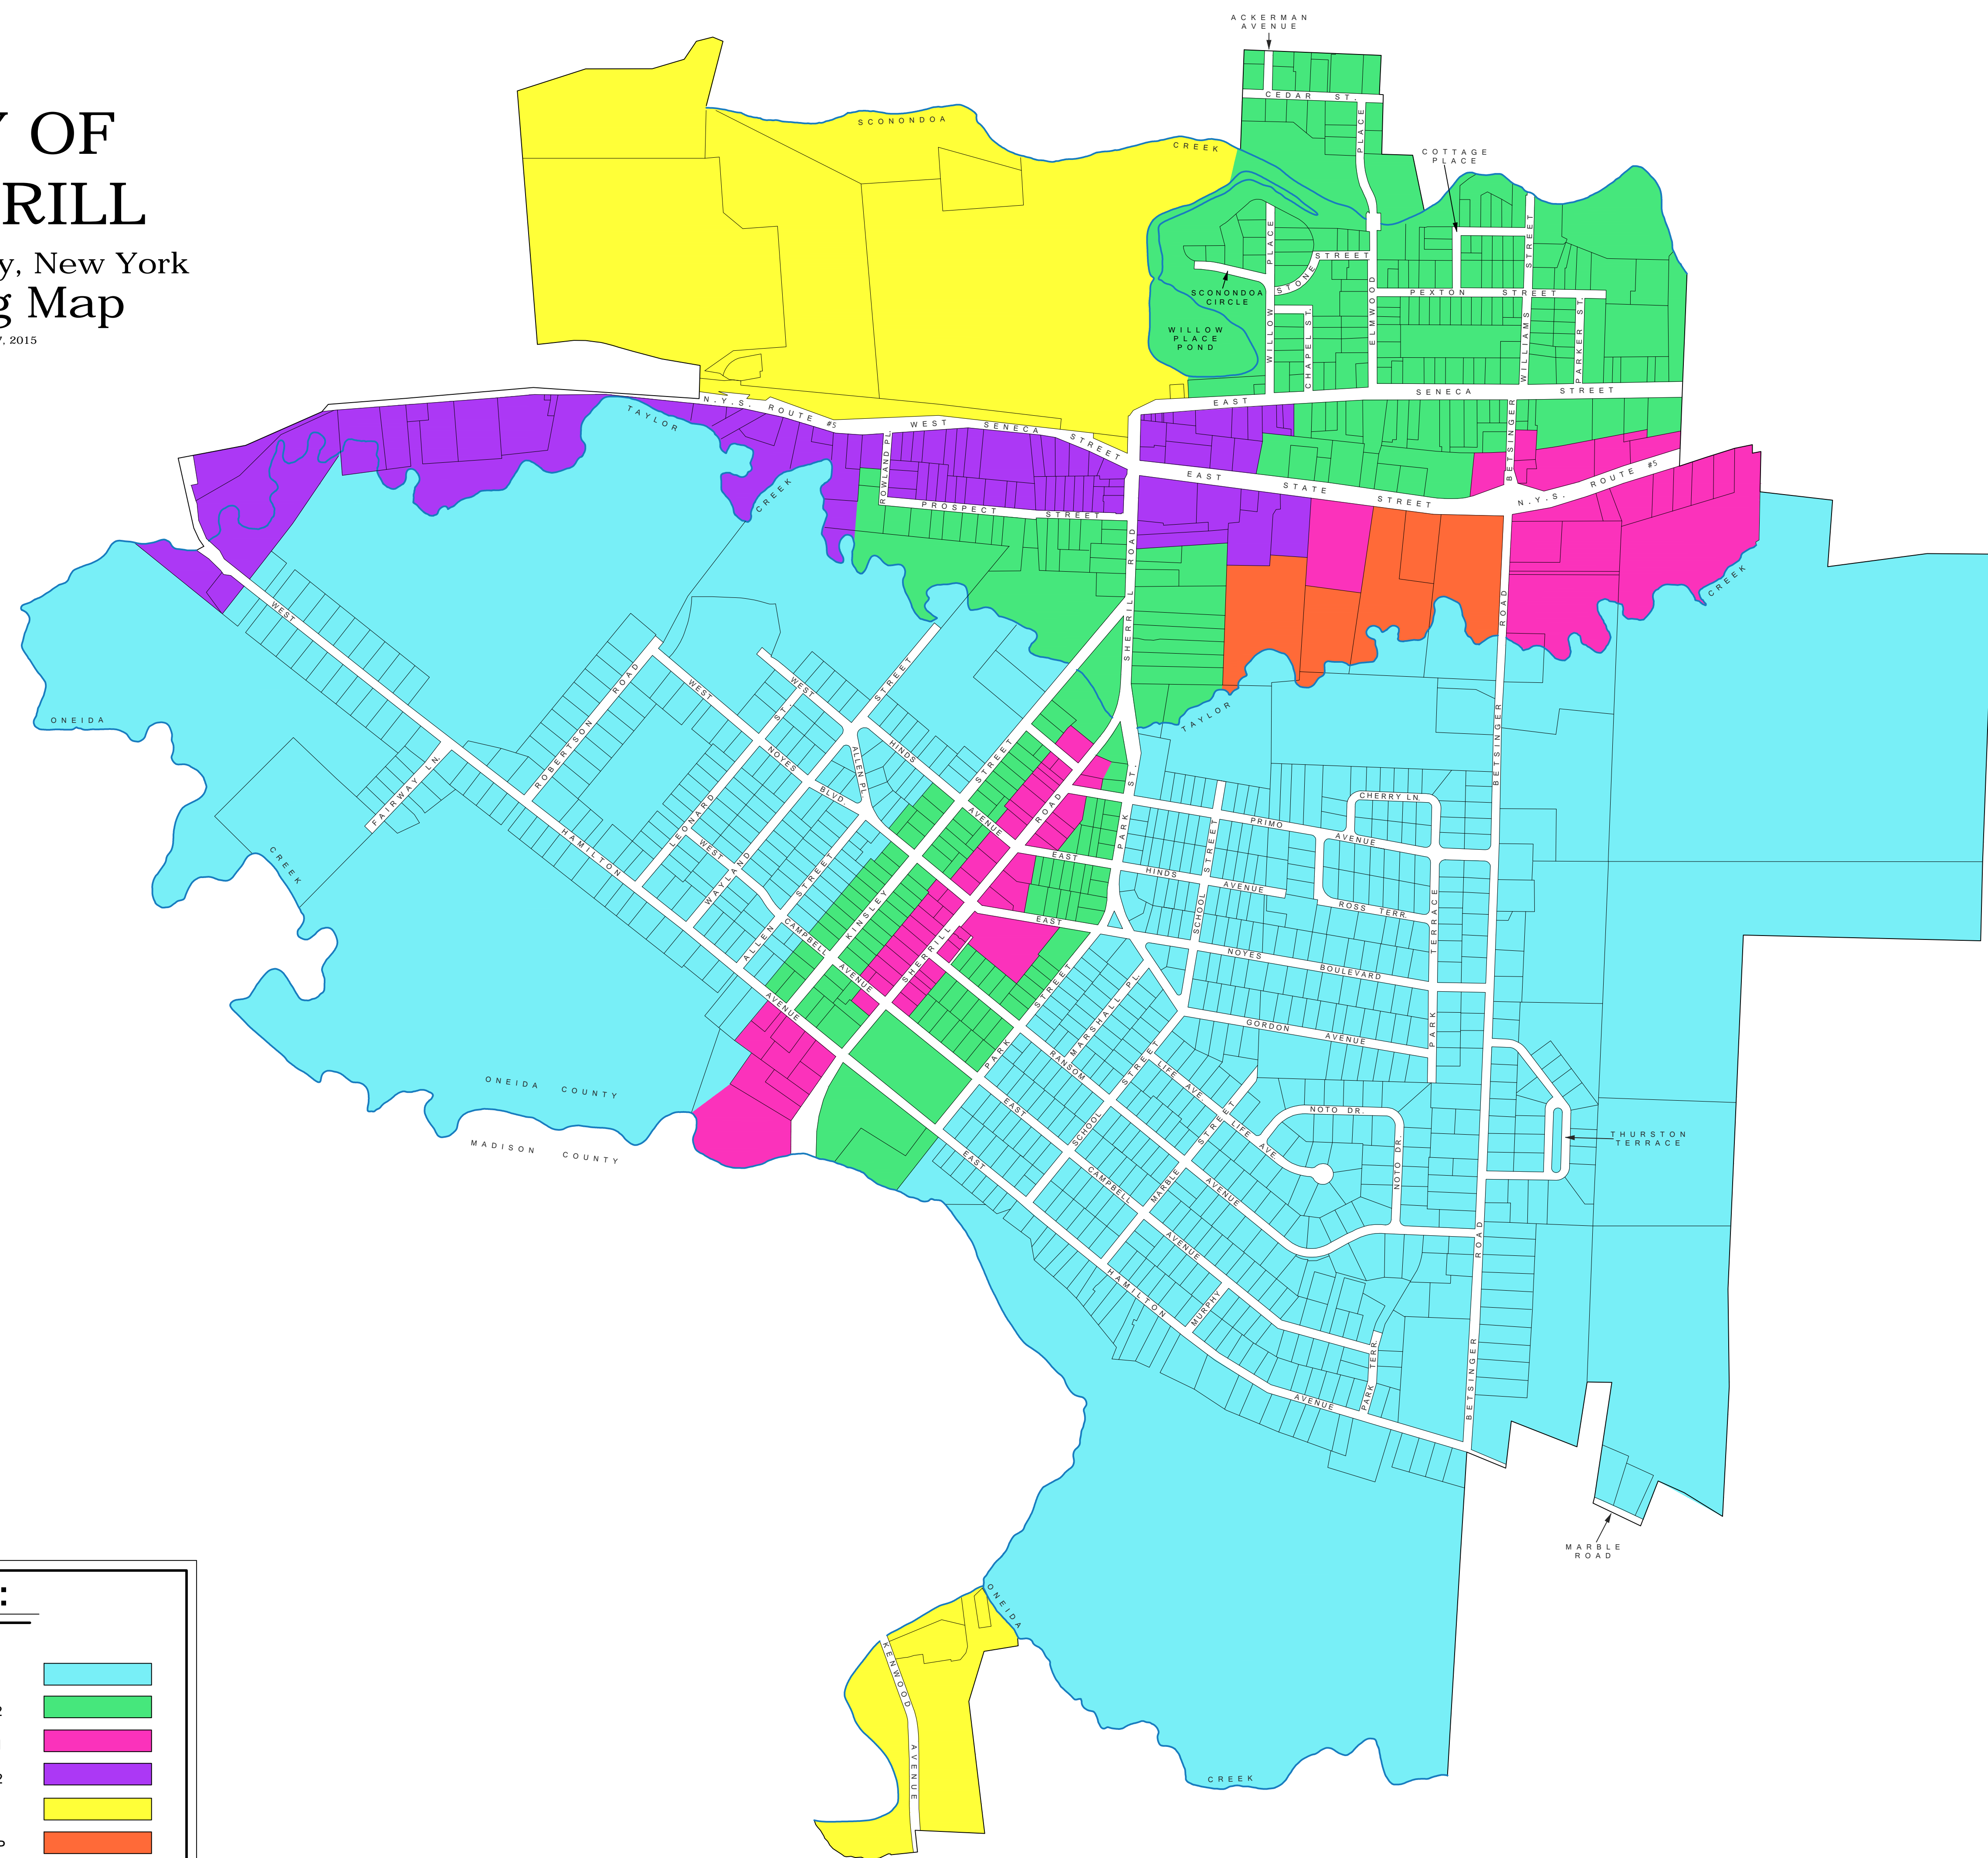

CITY OF SHERRILL

Oneida County, New York
Zoning Map

Adopted April 27, 2015

LEGEND:

RESIDENTIAL		
One Family	R-1	
Two Family	R-2	
COMMERCIAL		
	C-1	
	C-2	
MANUFACTURING		
	M1	
MANUFACTURING-PLANNING		
	M-P	