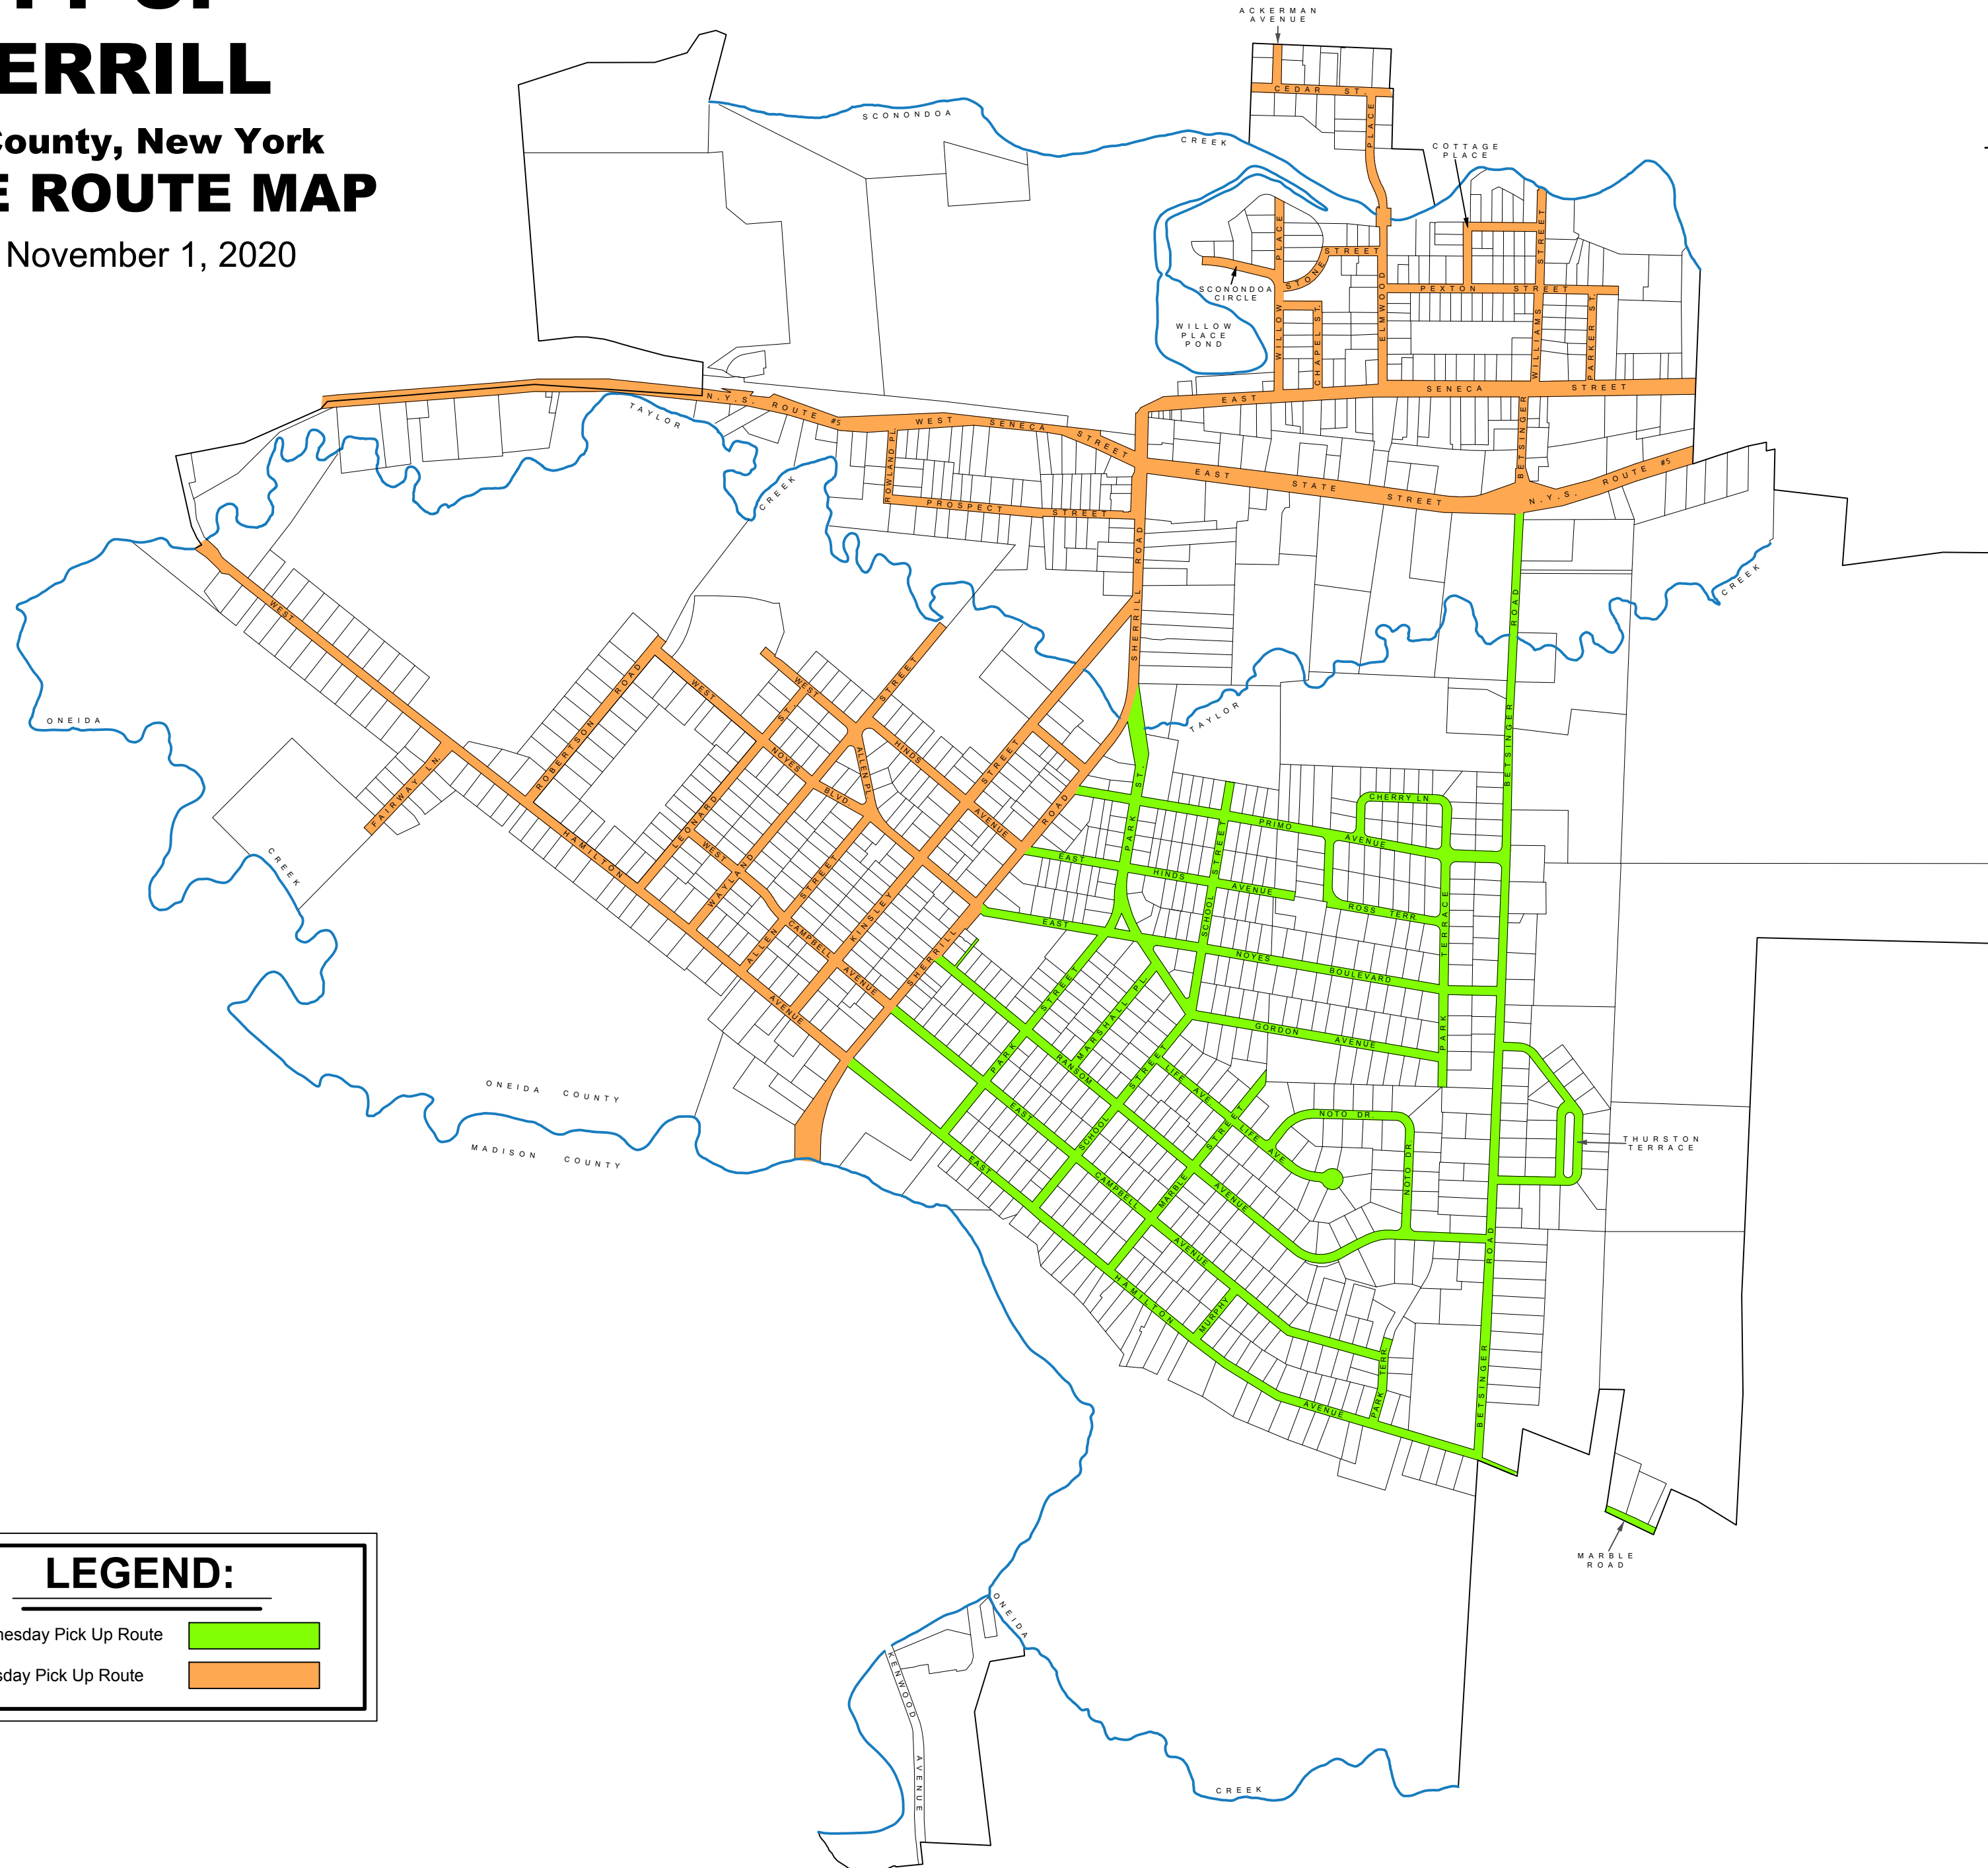

CITY OF SHERRILL

Oneida County, New York
REFUSE ROUTE MAP
Effective November 1, 2020

LEGEND:

Wednesday Pick Up Route	
Thursday Pick Up Route	