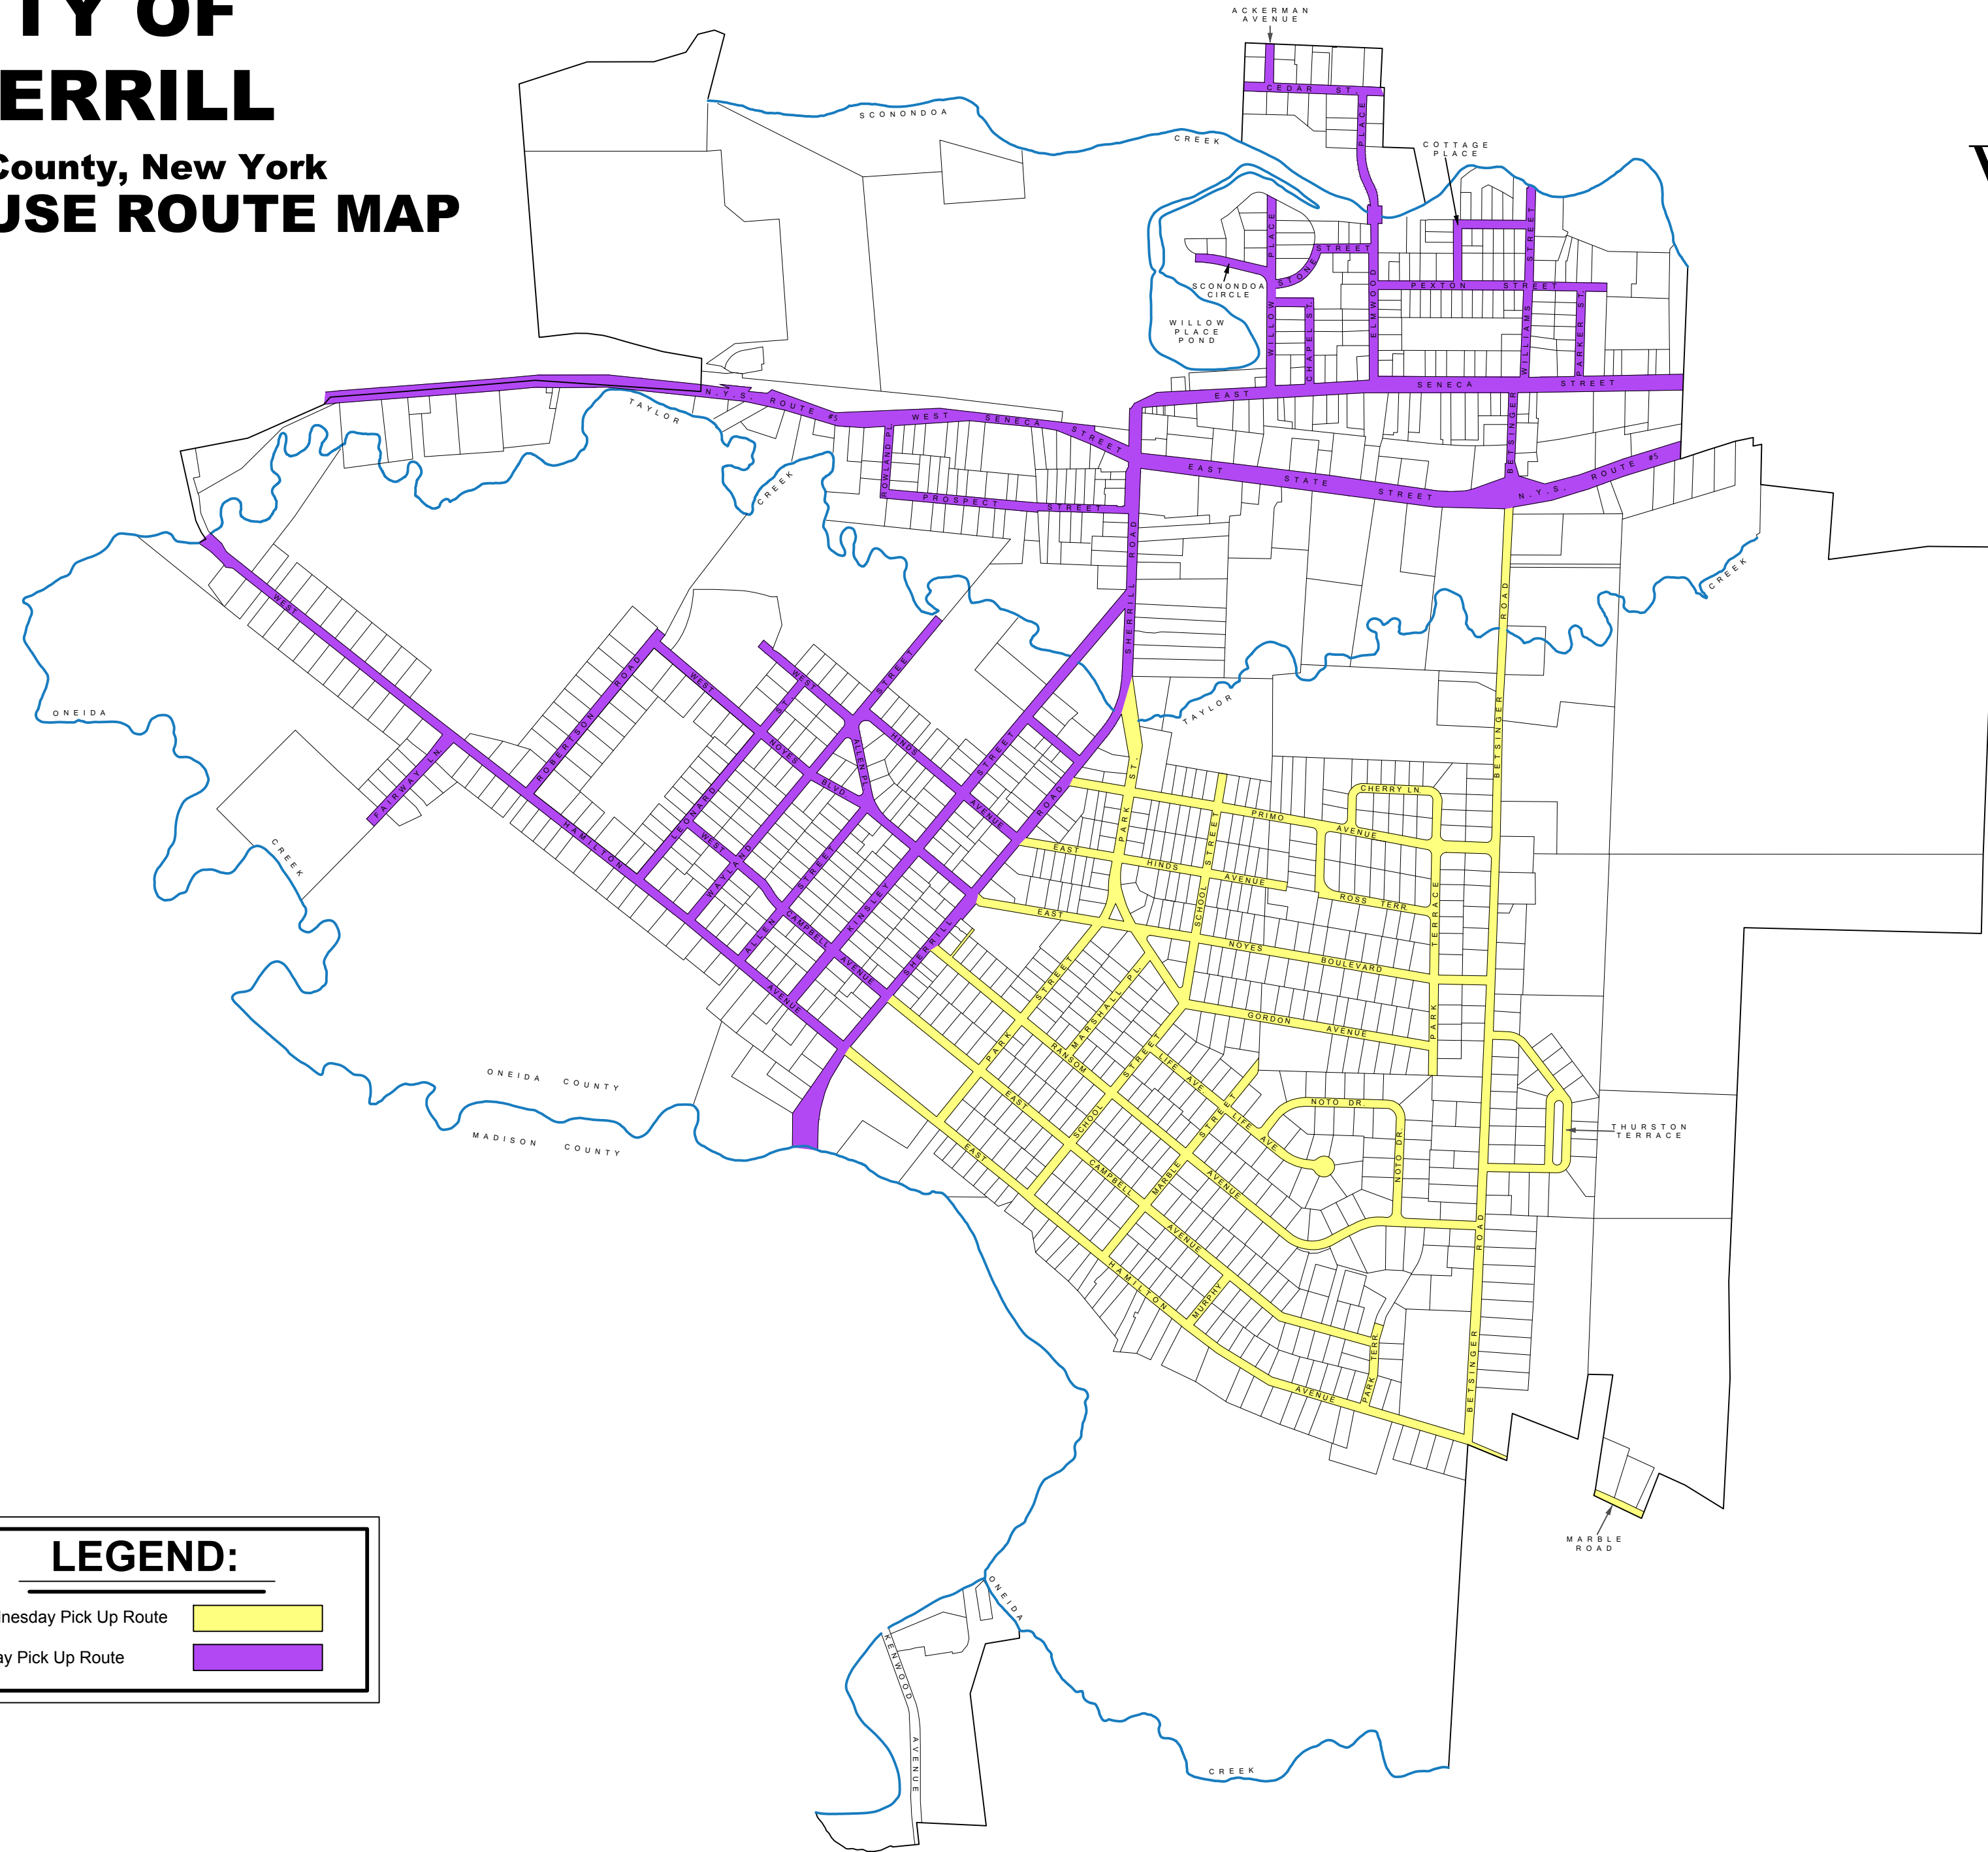

# CITY OF SHERRILL

Oneida County, New York  
**2020 REFUSE ROUTE MAP**

**LEGEND:**

Wednesday Pick Up Route	
Friday Pick Up Route	